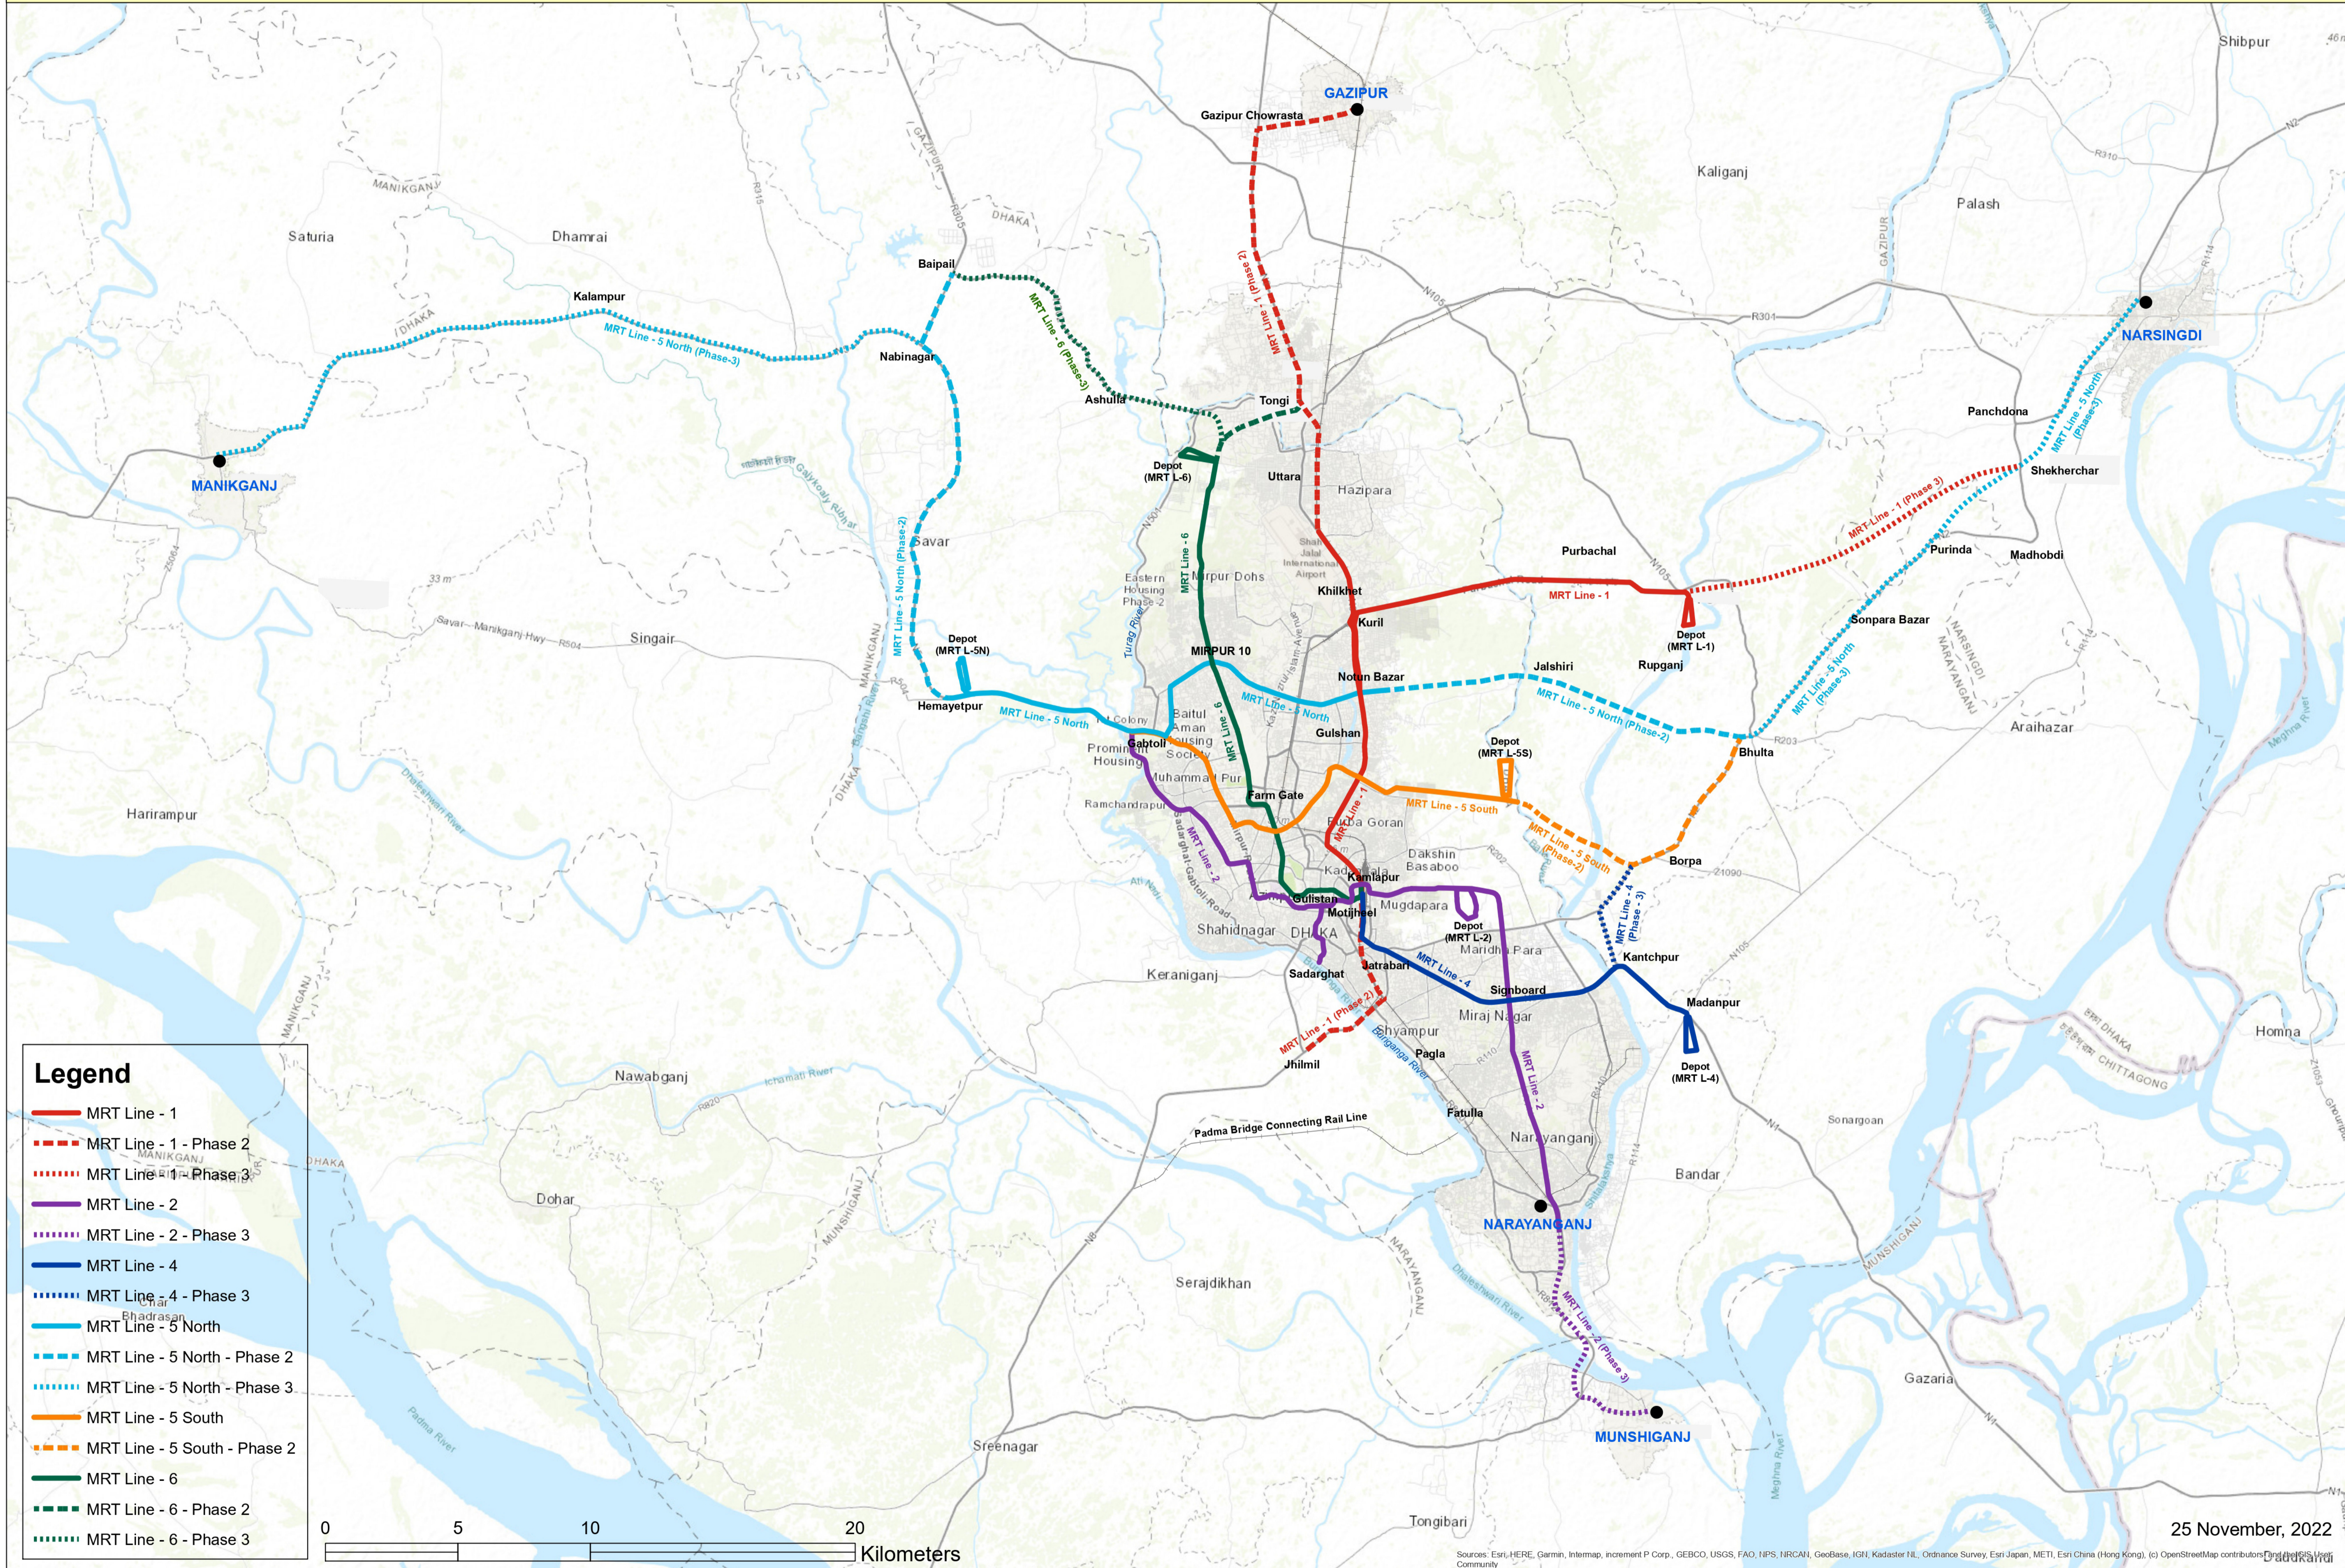

# MRT Network in Dhaka City and Adjoining Districts

**Legend**

- MRT Line - 1
- - - MRT Line - 1 - Phase 2
- · · MRT Line - 1 - Phase 3
- MRT Line - 2
- · · MRT Line - 2 - Phase 3
- MRT Line - 4
- · · MRT Line - 4 - Phase 3
- MRT Line - 5 North
- - - MRT Line - 5 North - Phase 2
- · · MRT Line - 5 North - Phase 3
- MRT Line - 5 South
- - - MRT Line - 5 South - Phase 2
- MRT Line - 6
- - - MRT Line - 6 - Phase 2
- · · MRT Line - 6 - Phase 3

25 November, 2022

Sources: Esri, HERE, Garmin, Intermap, increment P Corp., GEBCO, USGS, FAO, NPS, NRCAN, GeoBase, IGN, Kadaster NL, Ordnance Survey, Esri Japan, METI, Esri China (Hong Kong), (c) OpenStreetMap contributors, Swatch, and the GIS User Community